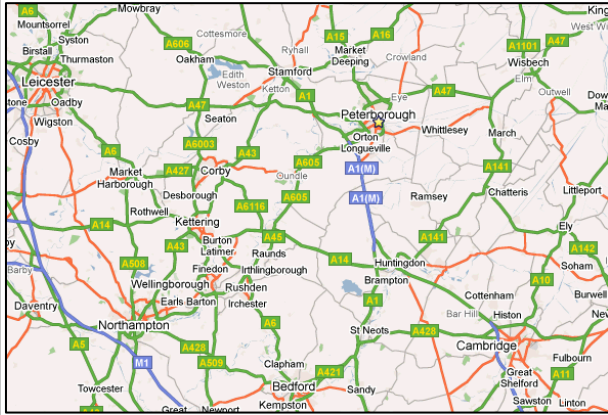

RSP Safety Services Ltd  
 Archdeaconry House  
 Gravel Walk  
 Peterborough  
 PE1 1YU

Tel: (01733) 807779  
 Fax: (08712) 771603  
 www.rsp-safety.co.uk  
 info@rsp-safety.co.uk

**By Car:**

Peterborough is right beside the North-South A1(M) motorway and the East-West A47. The A14 trunk route between the Midlands and East Coast ports is just a few miles to the south.

**If entering the city from the East (A1139)**, follow the Frank Perkins Parkway - exit at Junction 5 - (Boongate industries) - at the roundabout, follow the signs to the city centre down Boongate - at the next round about, take the 1<sup>st</sup> exit into St Johns Road, which turns into Vineyard Road - at the mini roundabout take the 4<sup>th</sup> exit into Gravel walk (very tight turn) - follow that road up - Archdeaconry House is on the right through the wooden gate - park in the car park.

**From the South (A1)** - exit at Junction 17 and follow the P'kway around Peterborough, exiting at Junction 5 and follow the directions above.

**From the North (A1) or West (A47)** - follow the A47 (Soke P'kway), exit at Junction 15 - at the roundabout, take the 3<sup>rd</sup> exit onto Nene P'kway (A1260) - take the 1<sup>st</sup> exit (Junction 33) - at the roundabout take the 1<sup>st</sup> exit onto A1179/ Longthorpe P'kway, continue to follow A1179 - over the railway bridge - at the roundabout, take the 3<sup>rd</sup> exit onto A15/Bourges Blvd - follow the road - straight on at the roundabout into Bishop's Road - at the mini roundabout take the 1<sup>st</sup> exit into Gravel walk (very tight turn) - follow that road up - Archdeaconry House is on the right through the wooden gate - park in the car park.